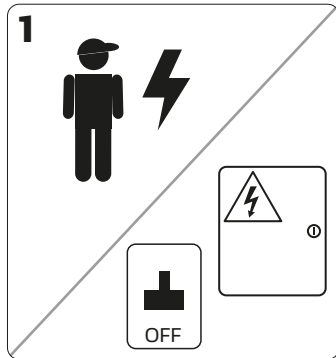

## Uni Install Dimmer outdoor excl. light source

- 220-240 VAC
- Max. 7.5W LED
- GU0
- Ø75
- 63 mm
- 30°
- IP44
- 48
- 768
- CE
- RoHS
- RoHS