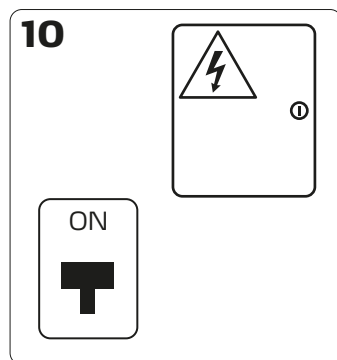

## Uni Install Dimmer outdoor excl. light source

- 220-240 VAC
- Max. 7.5W LED
- GU0
- Ø75
- 63 mm
- 30°
- IP44
- 48
- 768
- CE
- RoHS
- RoHS