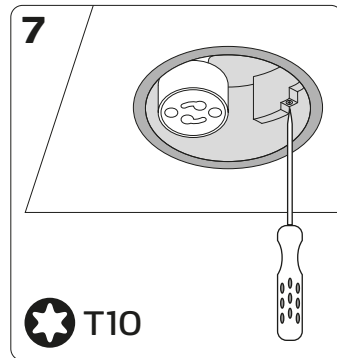

## Uni Install Dimmer outdoor excl. light source

- 220-240 VAC
- Max. 7.5W LED
- GU0
- Ø75
- 63 mm
- 30°
- IP44
- 48
- 768
- CE
- RoHS
- RoHS