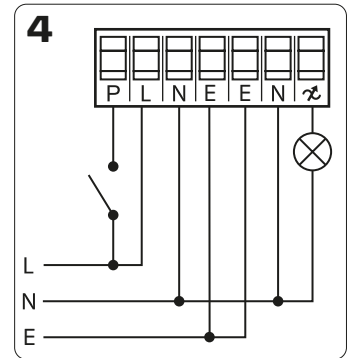

## Uni Install Dimmer outdoor excl. light source

- 220-240 VAC
- Max. 7.5W LED
- GU0
- Ø75
- 63 mm
- 30°
- IP44
- 48
- 768
- CE
- RoHS
- RoHS