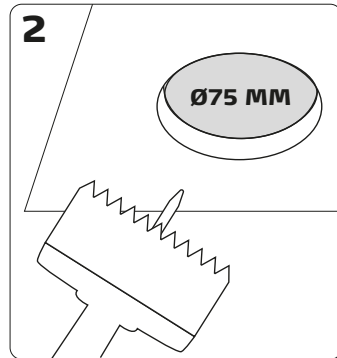

## Uni Install Dimmer outdoor excl. light source

- 220-240 VAC
- Max. 7.5W LED
- GU0
- Ø75
- 63 mm
- 30°
- IP44
- 48
- 768
- CE
- RoHS
- RoHS