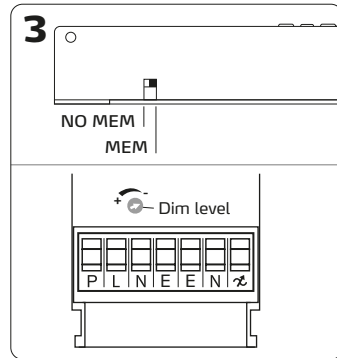

## Uni Install Dimmer outdoor excl. light source

- 220-240 VAC
- Max. 7.5W LED
- GU0
- Ø75
- 63 mm
- 30°
- IP44
- 48
- 768
- CE
- RoHS
- RoHS