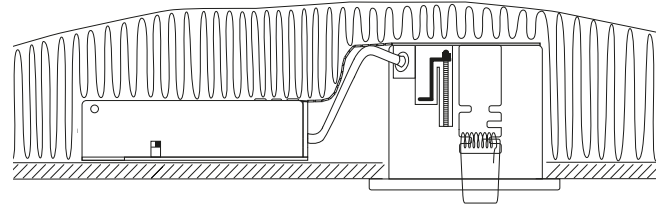

## Uni Install Dimmer outdoor excl. light source

- 220-240 VAC
- Max. 7.5W LED
- GU0
- Ø75
- 63 mm
- 30°
- IP44
- 48
- 768
- CE
- RoHS
- RoHS