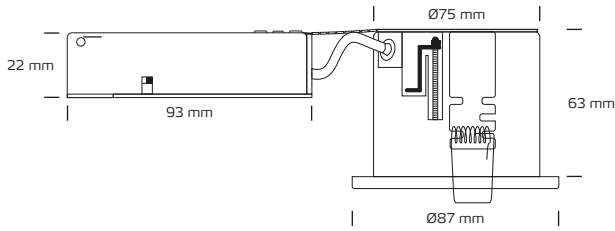

## Uni Install Dimmer outdoor excl. light source

- 220-240 VAC
- Max. 7.5W LED
- GU0
- Ø75
- 63 mm
- 30°
- IP44
- 48
- 768
- CE
- RoHS
- RoHS