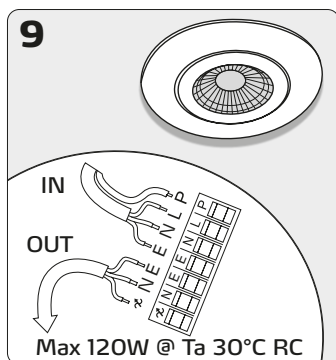

## Uni Install Dimmer outdoor excl. light source

- 220-240 VAC
- Max. 7.5W LED
- GU0
- Ø75
- 63 mm
- 30°
- IP44
- 48
- 768
- CE
- RoHS
- RoHS