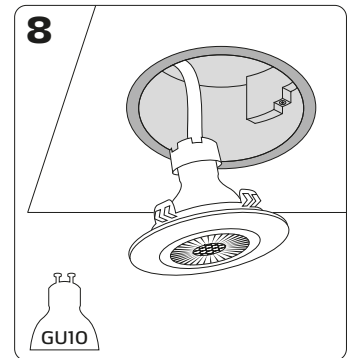

## Uni Install Dimmer outdoor excl. light source

- 220-240 VAC
- Max. 7.5W LED
- GU0
- Ø75
- 63 mm
- 30°
- IP44
- 48
- 768
- CE
- RoHS
- RoHS