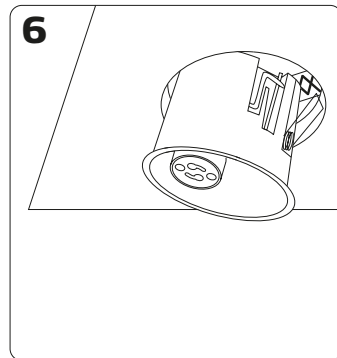

## Uni Install Dimmer outdoor excl. light source

- 220-240 VAC
- Max. 7.5W LED
- GU0
- Ø75
- 63 mm
- 30°
- IP44
- 48
- 768
- CE
- RoHS
- RoHS