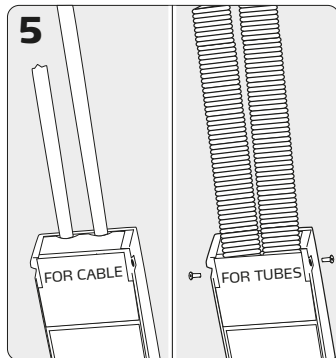

## Uni Install Dimmer outdoor excl. light source

- 220-240 VAC
- Max. 7.5W LED
- GU0
- Ø75
- 63 mm
- 30°
- IP44
- 48
- 768
- CE
- RoHS
- RoHS